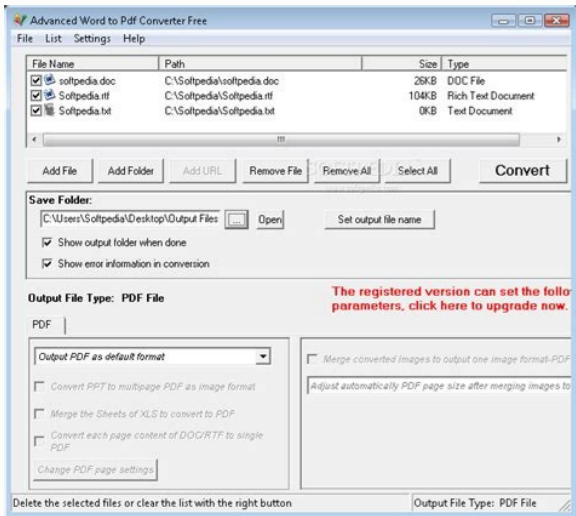

Convert ris to word free pdf download

Convert ris to word.