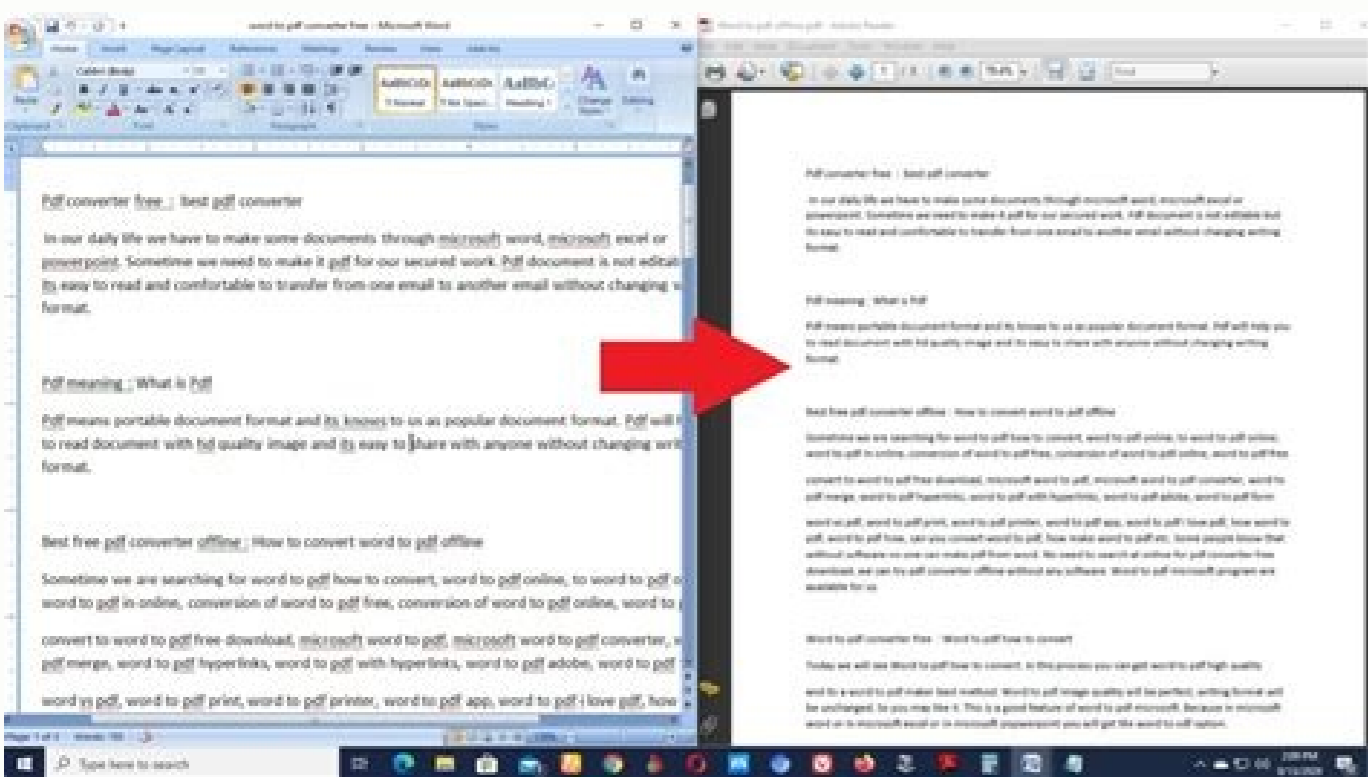

Convert ris to word free pdf download

Convert ris to word.